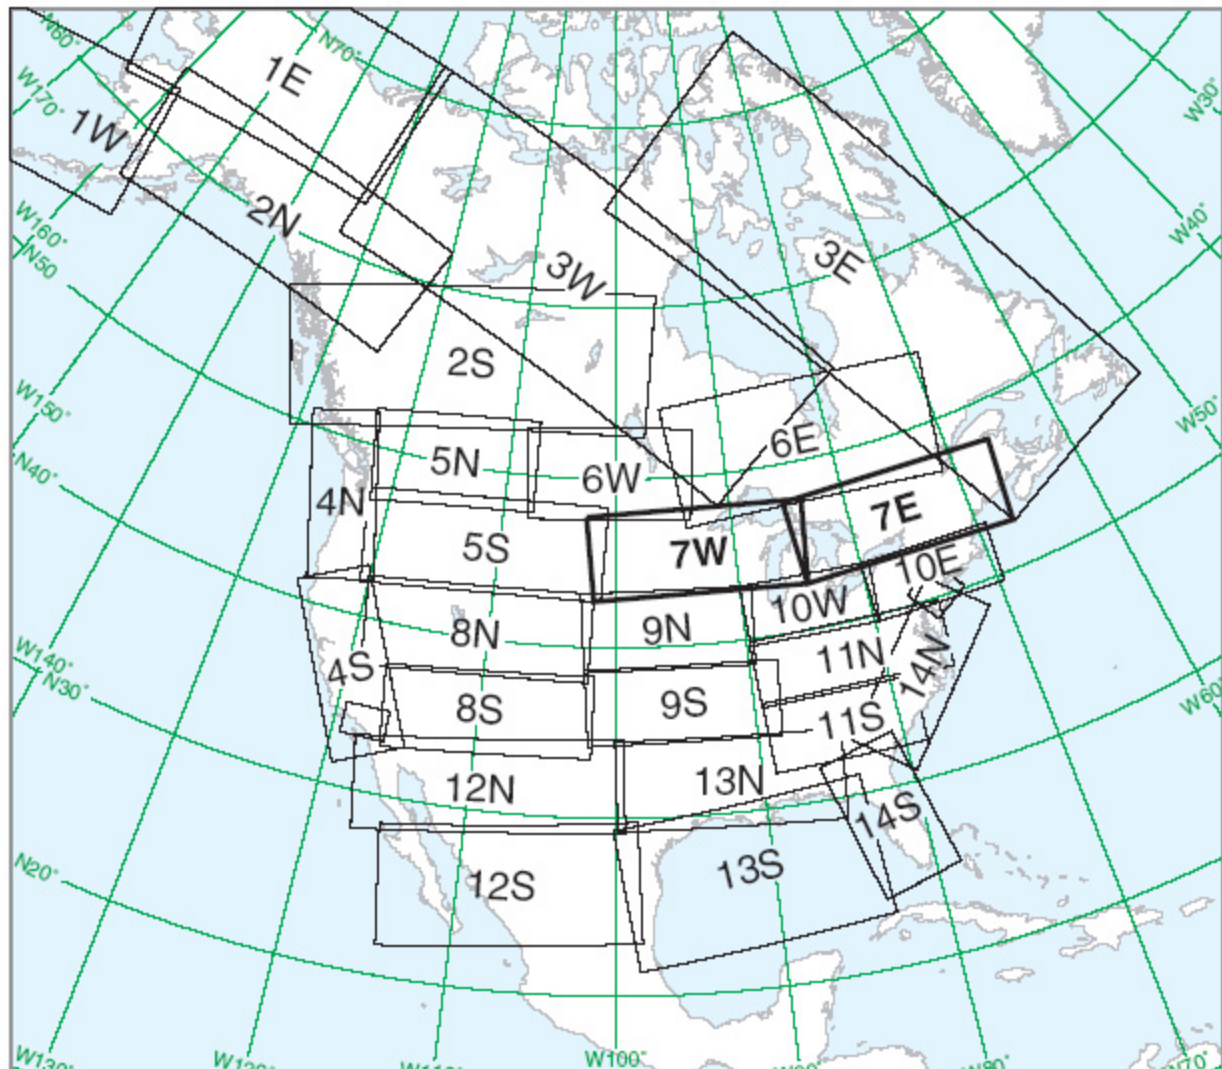

# NORTH AMERICA LOW

THIS CHART IS A PART OF NAVGRAPH NDAC AND IS INTENDED FOR FLIGHT SIMULATION USE ONLY